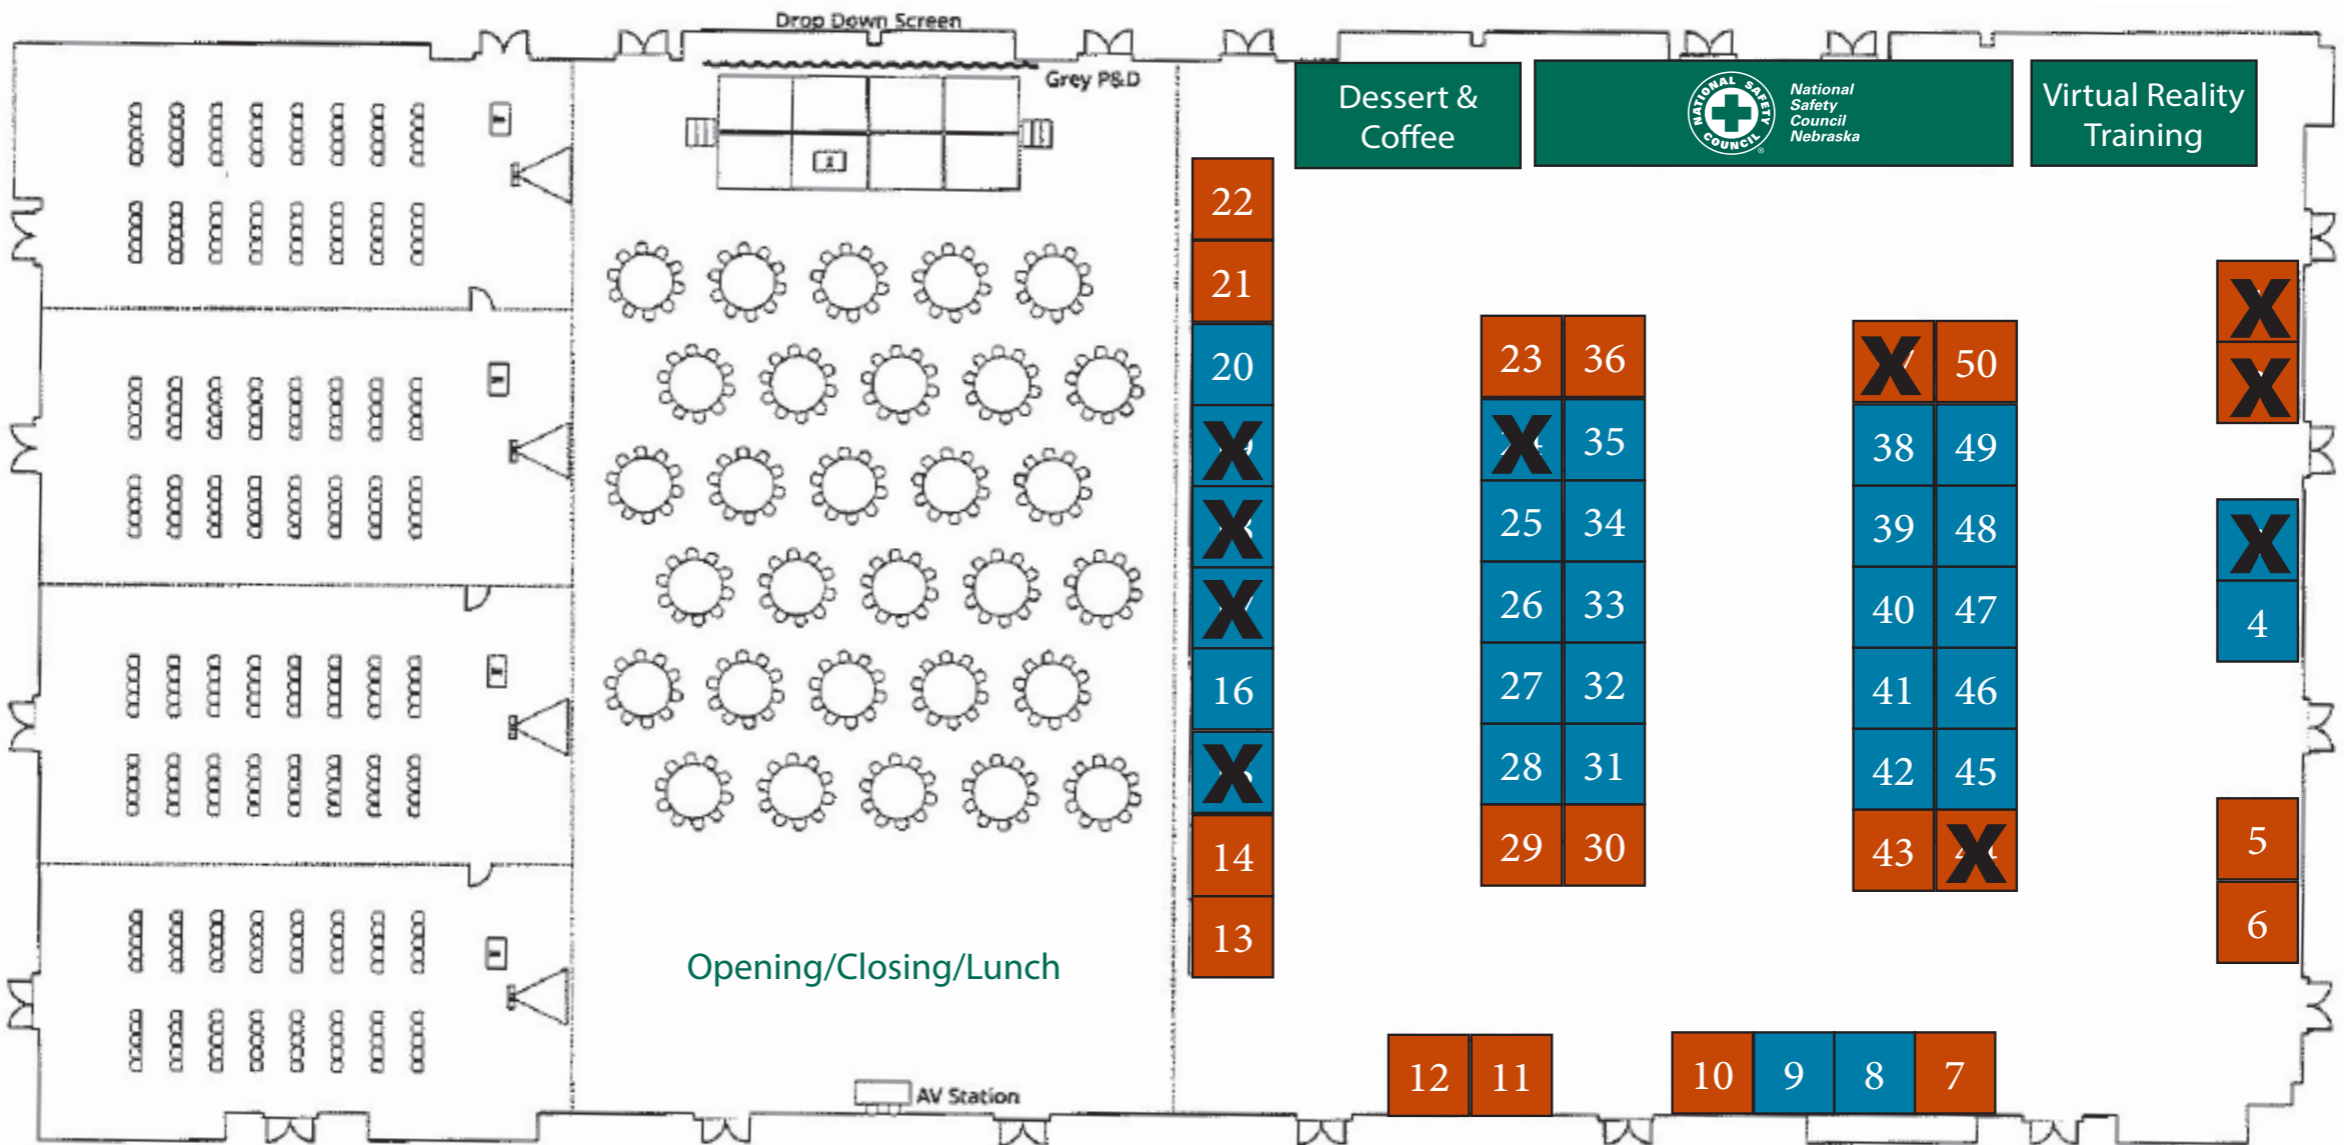

Demo Room

Classroom

Classroom

Classroom

Dessert & Coffee

Virtual Reality Training

22
21
20
X
X
X
16
X
14
13

23 36
X 35
25 34
26 33
27 32
28 31
29 30

X 50
38 49
39 48
40 47
41 46
42 45
43 X

X
X
X
4
5
6

Opening/Closing/Lunch

AV Station

Drop Down Screen

Grey P.S.D

12 11 10 9 8 7